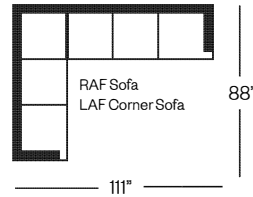

Barrymore

350 Oakdale Road Toronto ON M3N 1W5

T 416.742.7350

barrymorefurniture.com