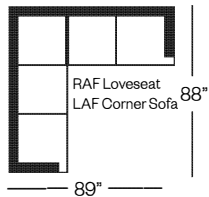

4043 Chair

Faulkner Collection

Standard Version

**Shown with Optional:
4 Atwood Legs**

**Shown with Optional:
Upholstered Base with Swivel**

**Shown with Optional:
Combo Fabric**

Barrymore

Made for you.

4043 Faulkner Collection

Sofa
width 80" height 35"
depth 37"

Condo Sofa
width 72" height 35"
depth 37"

Loveseat
width 60" height 35"
depth 37"

Chair
width 35" height 35"
depth 37"

Sectionals

(Additional seats increase width by approximately 22")

Please note that all measurements are approximate.

Barrymore

350 Oakdale Road Toronto ON M3N 1W5

T 416.742.7350

barrymorefurniture.com