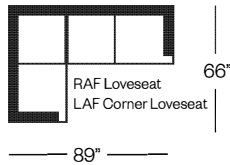

Sectionals

(Additional seats increase width by approximately 22")

Please note that all measurements are approximate.