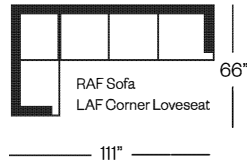

Sectionals

(Additional seats increase width by approximately 22")

Please note that all measurements are approximate.