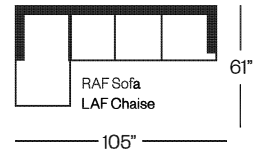

Sectionals

(Additional seats increase width by approximately 22")

Please note that all measurements are approximate.